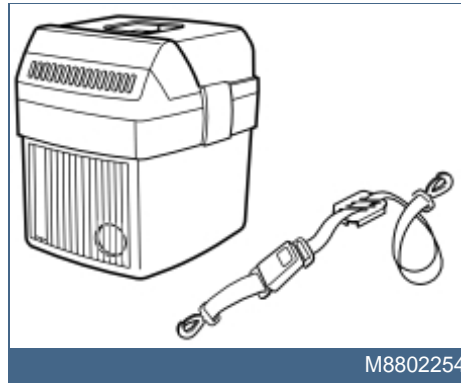

Required tools

Any comments on this publication? Please contact your nearest dealer. Thank you!

Publication no: MA 8682209, Issue: 2001-05
Comments:..... ....
From:.....
Address:.....
Telephone no:.....
Telefax:.....