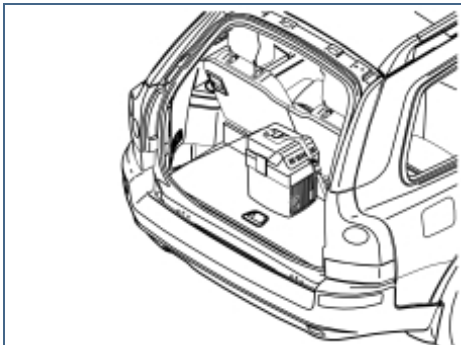

Illustration C applies to the XC90, third row of seats

1B

M8802255

1C

R8802710

- Position the coolbox in the cargo compartment behind the backrest, as illustrated.

1D

R8802711

2

M3903239

Applies to S60 and S80

- Install the long strap hook in the front mounting eyelet (1) in the cargo compartment. Allow the strap lock (2) to hang over the front side of the coolbox as illustrated
- Press the mounting (3) down into the handle of the coolbox
- Install the short strap hook in the rear mounting eyelet (4) in the cargo compartment
- Lock the straps together. Tighten so that the coolbox is secured in place.