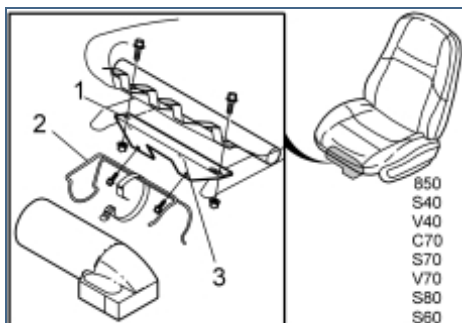

M8902170

Applies to the 850, S60, C70, S70, V70, S80, XC90 and the S40 and V40 with manual seats from chassis number 415 000 inclusive

- Screw the bracket (1) into place in the existing holes in the front of the seat frame. Tighten to **10 Nm (8 lbf.ft)**
- Install the holder (2) on the bracket (1).

Applies to power seats for the 850, S60, C70, S70, V70, S80 and XC90

- Install a tie strap from the kit for the cable harness in the hole (3) on the bracket (1).

8

Applies to all car models

- Position the fire extinguisher in the holder. Hook the tensioner in the eyelet, tighten the strap and lock
- Read the fire extinguisher instructions.