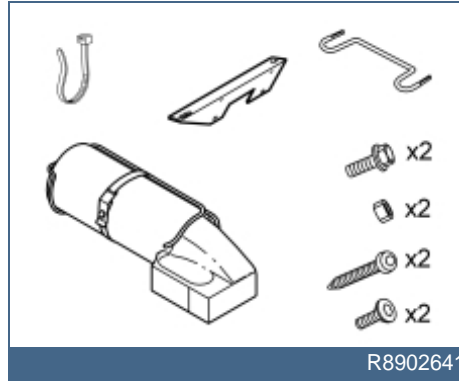

Installation instructions, accessories - Fire extinguisher

Volvo Car Corporation Göteborg, Sweden

Required tools

A0000162

Nm
lbf.ft

A0000161

R8902641

Any comments on this publication? Please contact your nearest dealer. Thank you!

Publication no: MA 8641587, Issue: 2001-11
Comments:..... ....
From:.....
Address:.....
Telephone no:.....
Telefax:.....