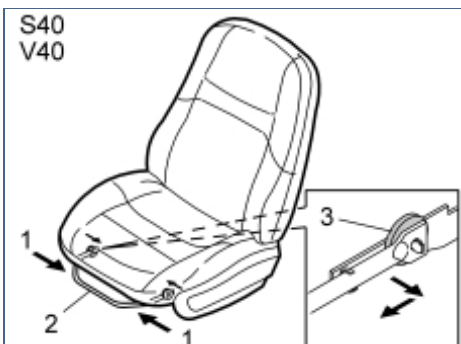

3

A8502083

Applies to the S40 and the V40 with manual seats from chassis number 415 000 inclusive

- Raise the left-hand front seat to the highest point
- Remove the handle (2) by compressing the ends (1)
- Ensure that the rubber washer (3) does not come loose.