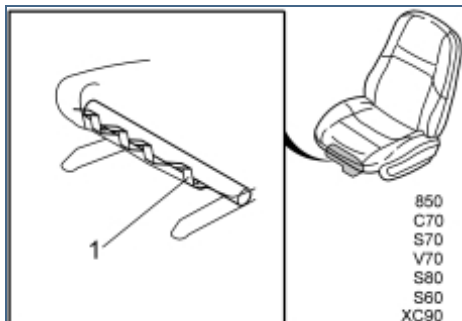

4

A8901268

Applies to the S40 and the V40 with manual seats from chassis number 415 000 inclusive

- Screw the bracket (1) into place in the existing holes in the front of the seat frame. Tighten to **10 Nm (8 lbf.ft.)**
- Install the new handle (3)
- Ensure that the rubber washer (4) is in the correct position
- Install the holder (2) on the bracket (1).

Applies to manual seats for all models

- Release the catches (1). Remove the handle (2)
- Install the new handle (3).

6

R8902861

Applies to power seats for the 850, S60, C70, S70, V70, S80 and XC90

- Cut off the tie strap securing the cable harness in the left-hole in the seat frame (1).