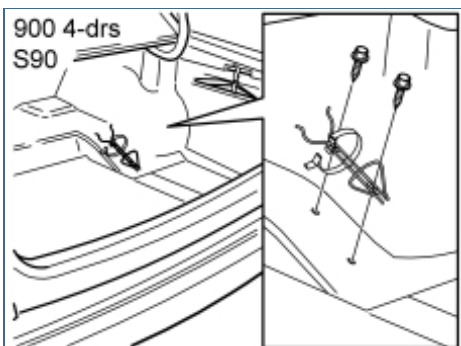

When using an RTI unit in the XC90 the fire extinguisher must be mounted under the right-hand seat.

1

A8901262

- Remove the fire extinguisher from the mounting.

2

A8901264

Applies to the 4 door 900 and S90

- Position the holder on the floor between the right-hand wheel arch and the spare wheel hatch
- Tighten the holder using the self tapping screws as illustrated.

3

A8502083

Applies to the S40 and the V40 with manual seats from chassis number 415 000 inclusive

- Raise the left-hand front seat to the highest point
- Remove the handle (2) by compressing the ends (1)
- Ensure that the rubber washer (3) does not come loose.