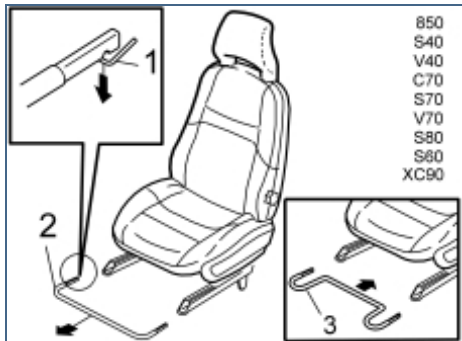

5

M8902169

Applies to the 850, S60, C70, S70, V70, S80, XC90 and the S40 and V40 with manual seats from chassis number 415 000 inclusive

- Raise the driver's seat to its highest point.

Note!

The fire extinguisher must be mounted under the left seat on S40 and V40 models, even on right-hand drive cars.

Applies to manual seats for all models

- Release the catches (1). Remove the handle (2)
- Install the new handle (3).

6