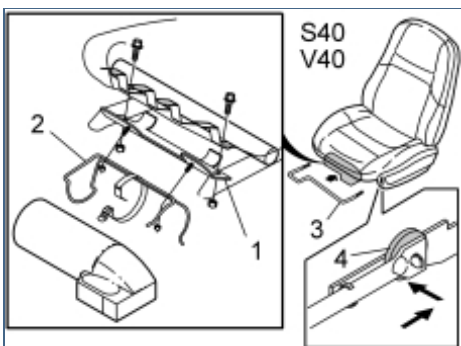

3

A8502083

Applies to the S40 and the V40 with manual seats from chassis number 415 000 inclusive

- Raise the left-hand front seat to the highest point
- Remove the handle (2) by compressing the ends (1)
- Ensure that the rubber washer (3) does not come loose.

4

A8901268

Applies to the S40 and the V40 with manual seats from chassis number 415 000 inclusive

- Screw the bracket (1) into place in the existing holes in the front of the seat frame. Tighten to **10 Nm (8 lbf.ft.)**
- Install the new handle (3)
- Ensure that the rubber washer (4) is in the correct position
- Install the holder (2) on the bracket (1).